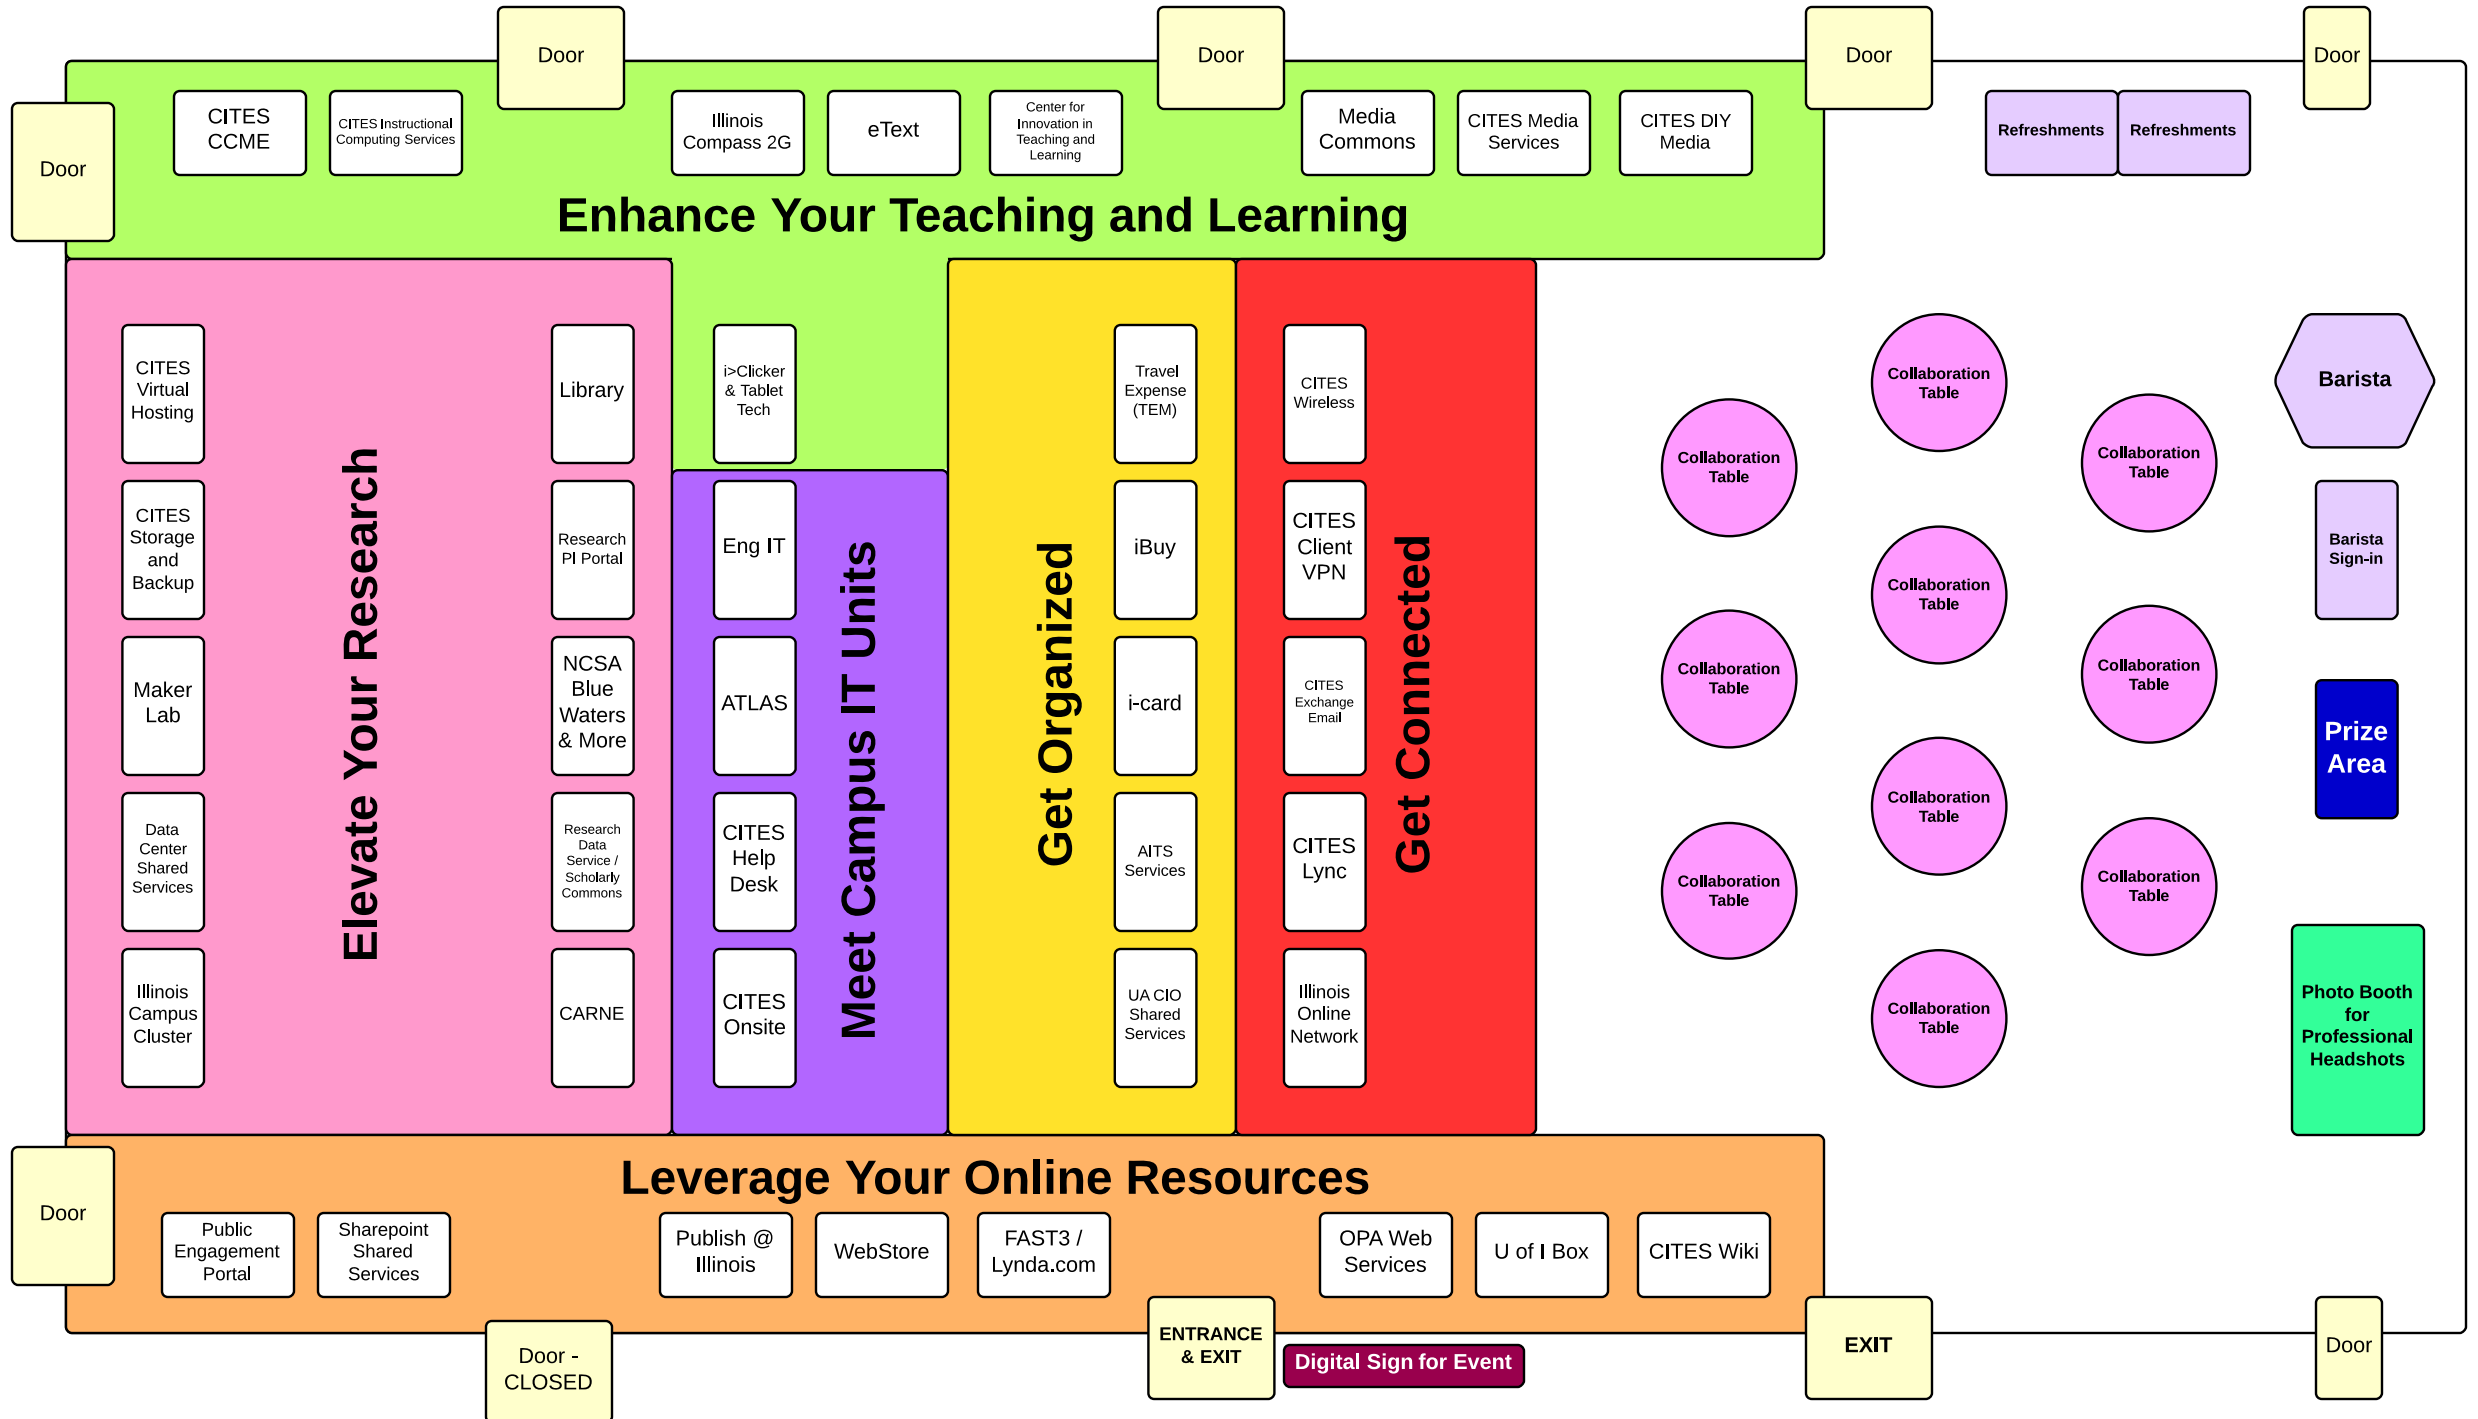

Faculty Technology Open House 2014 Map

Enhance Your Teaching and Learning

- CITES CCME
- CITES Instructional Computing Services
- Illinois Compass 2G
- eText
- Center for Innovation in Teaching and Learning
- Media Commons
- CITES Media Services
- CITES DIY Media

- Refreshments
- Refreshments

Elevate Your Research

- CITES Virtual Hosting
- CITES Storage and Backup
- Maker Lab
- Data Center Shared Services
- Illinois Campus Cluster
- Library
- Research PI Portal
- NCSA Blue Waters & More
- Research Data Service / Scholarly Commons
- CARNE

Meet Campus IT Units

- i>Clicker & Tablet Tech
- Eng IT
- ATLAS
- CITES Help Desk
- CITES Onsite

Get Organized

- Travel Expense (TEM)
- iBuy
- i-card
- AITS Services
- UA CIO Shared Services

Get Connected

ENTRANCE & EXIT
Digital Sign for Event

EXIT