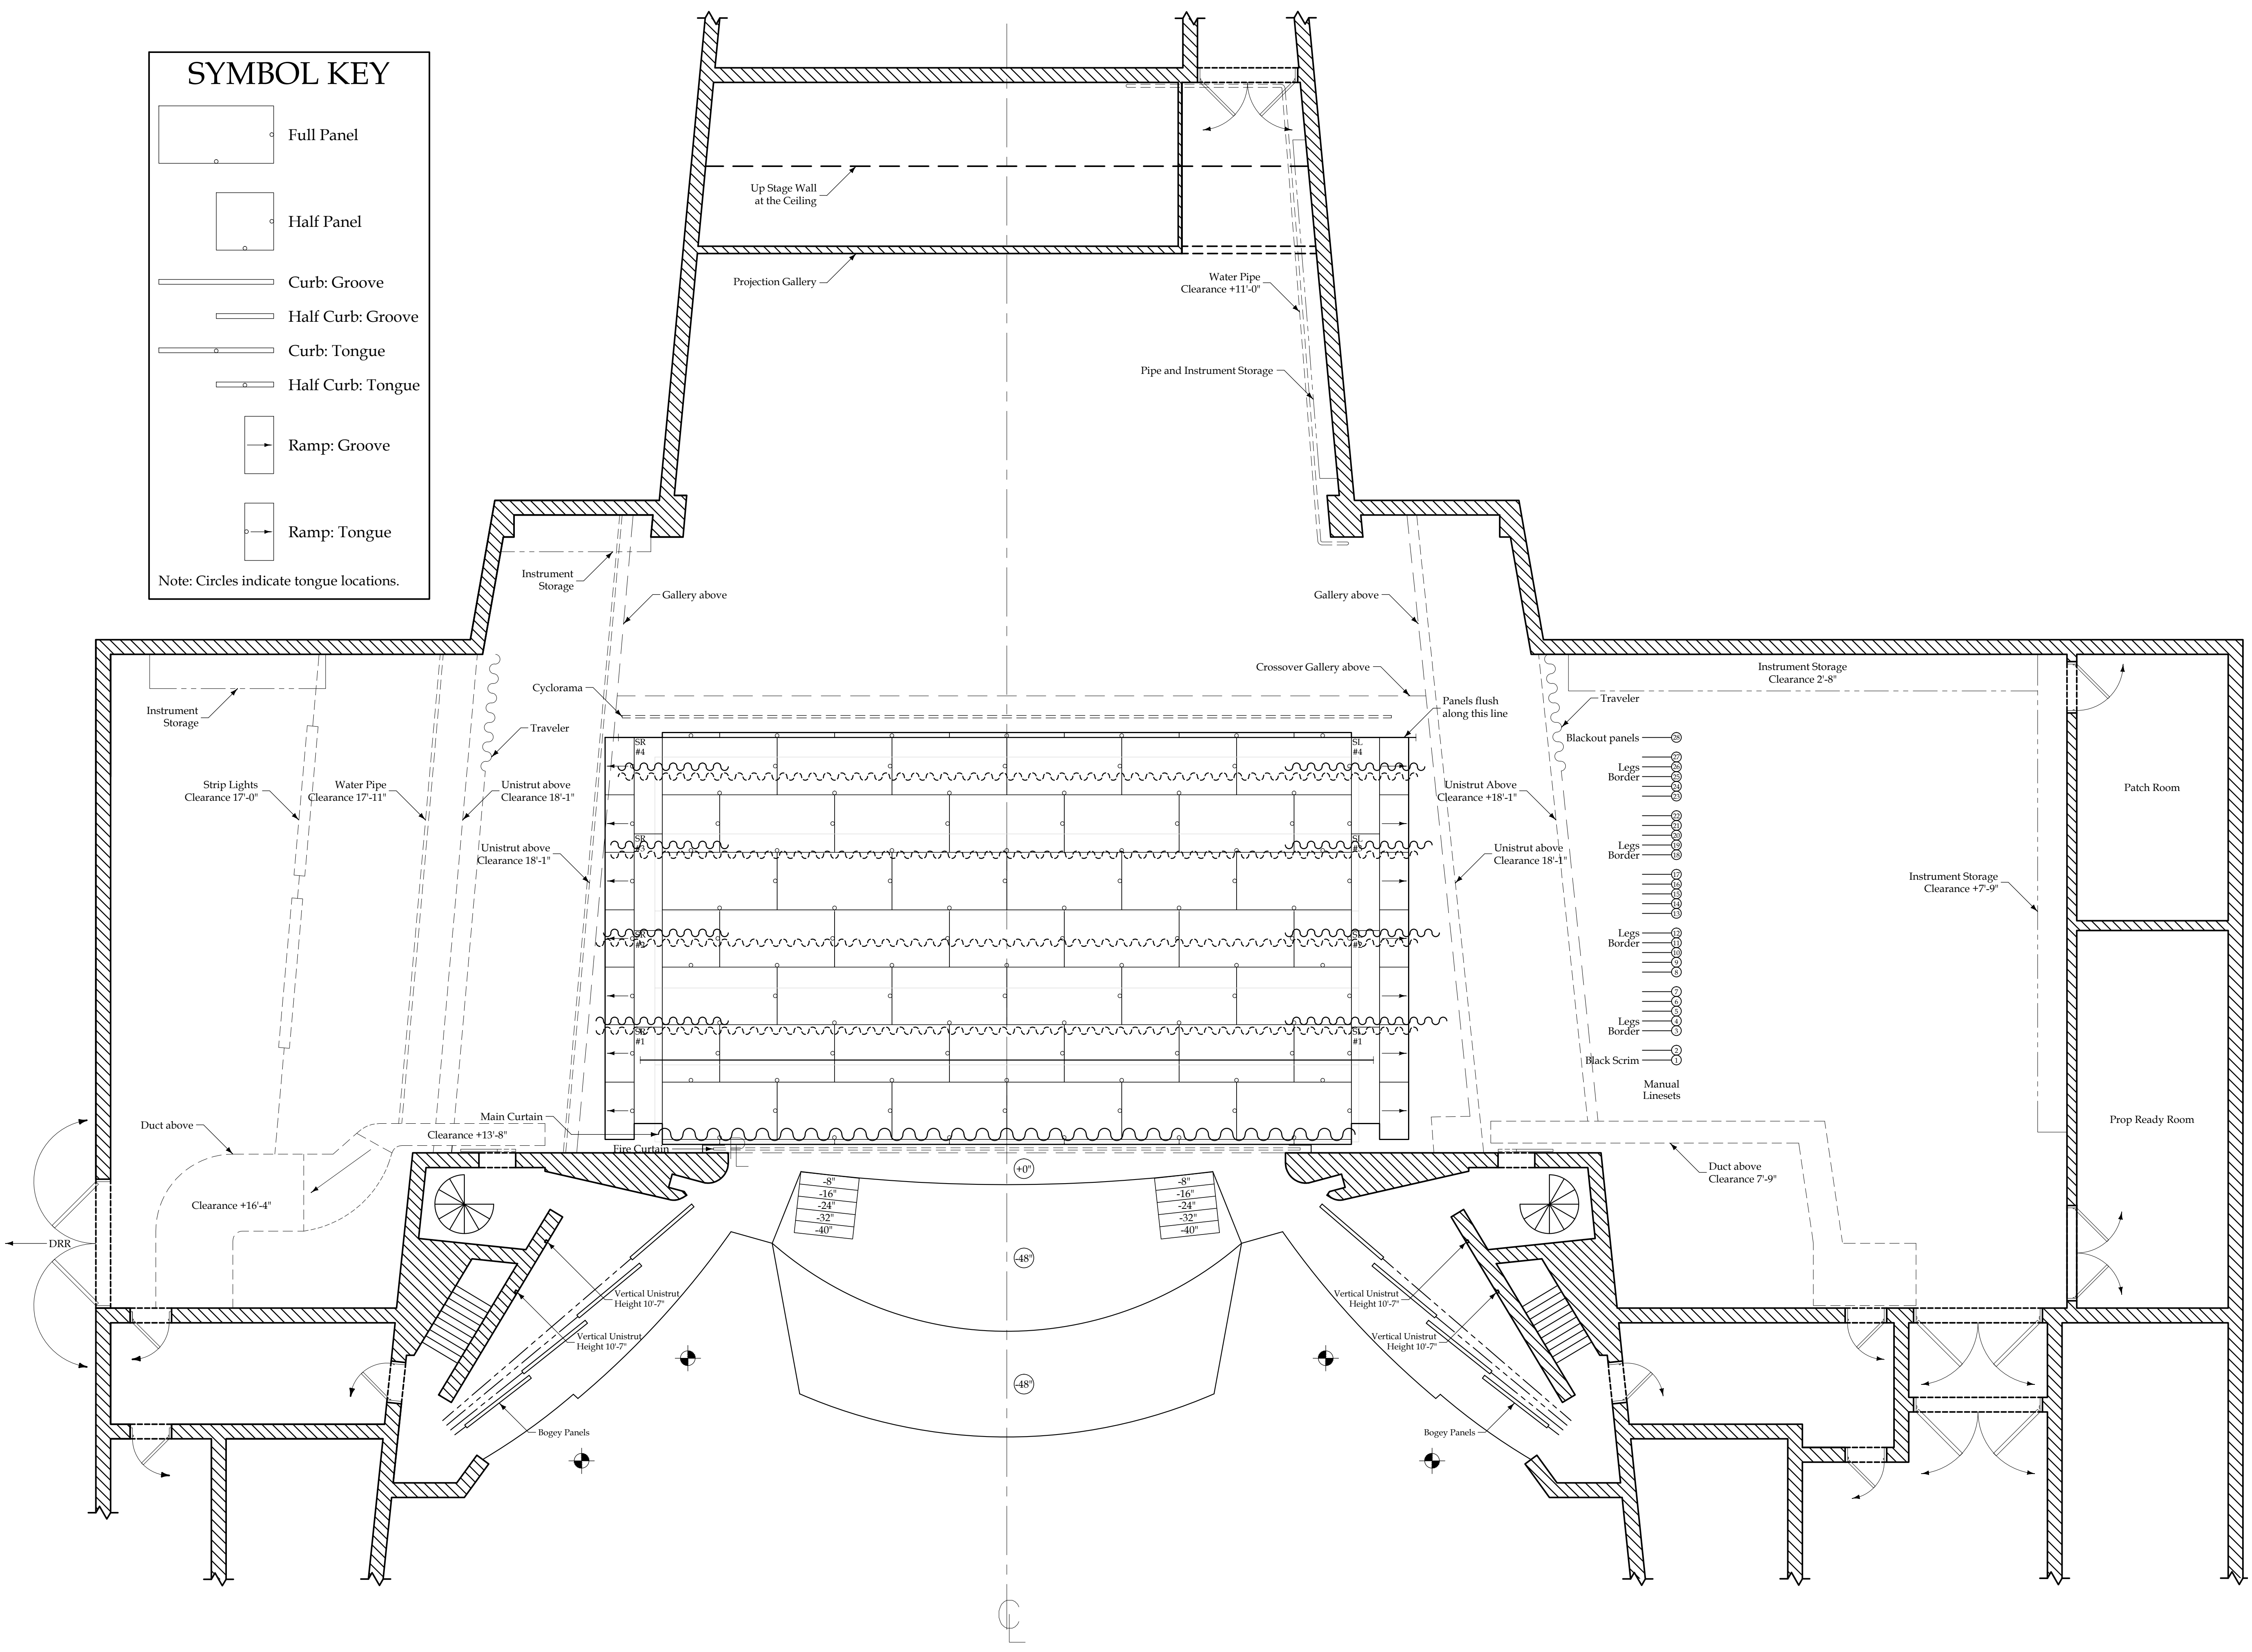

SYMBOL KEY

-  Full Panel
 -  Half Panel
 -  Curb: Groove
 -  Half Curb: Groove
 -  Curb: Tongue
 -  Half Curb: Tongue
 -  Ramp: Groove
 -  Ramp: Tongue
- Note: Circles indicate tongue locations.

PRODUCED BY AN AUTODESK EDUCATIONAL PRODUCT

PRODUCED BY AN AUTODESK EDUCATIONAL PRODUCT

dance at illinois
LOCATE CENTER. ● AND GO FROM THERE.

BIG TINY LITTLE DANCE
DIRECTED BY SARA HOOK

UNIVERSITY OF ILLINOIS
Urbana-Champaign, IL

November 2013
Colwell Playhouse Theatre

GROUND PLAN

SCALE: 3/16"=1'-0" (EXCEPT WHERE NOTED)
PLATE

DATE: 25 Sep 2013

DWG: B. Gonner

T1