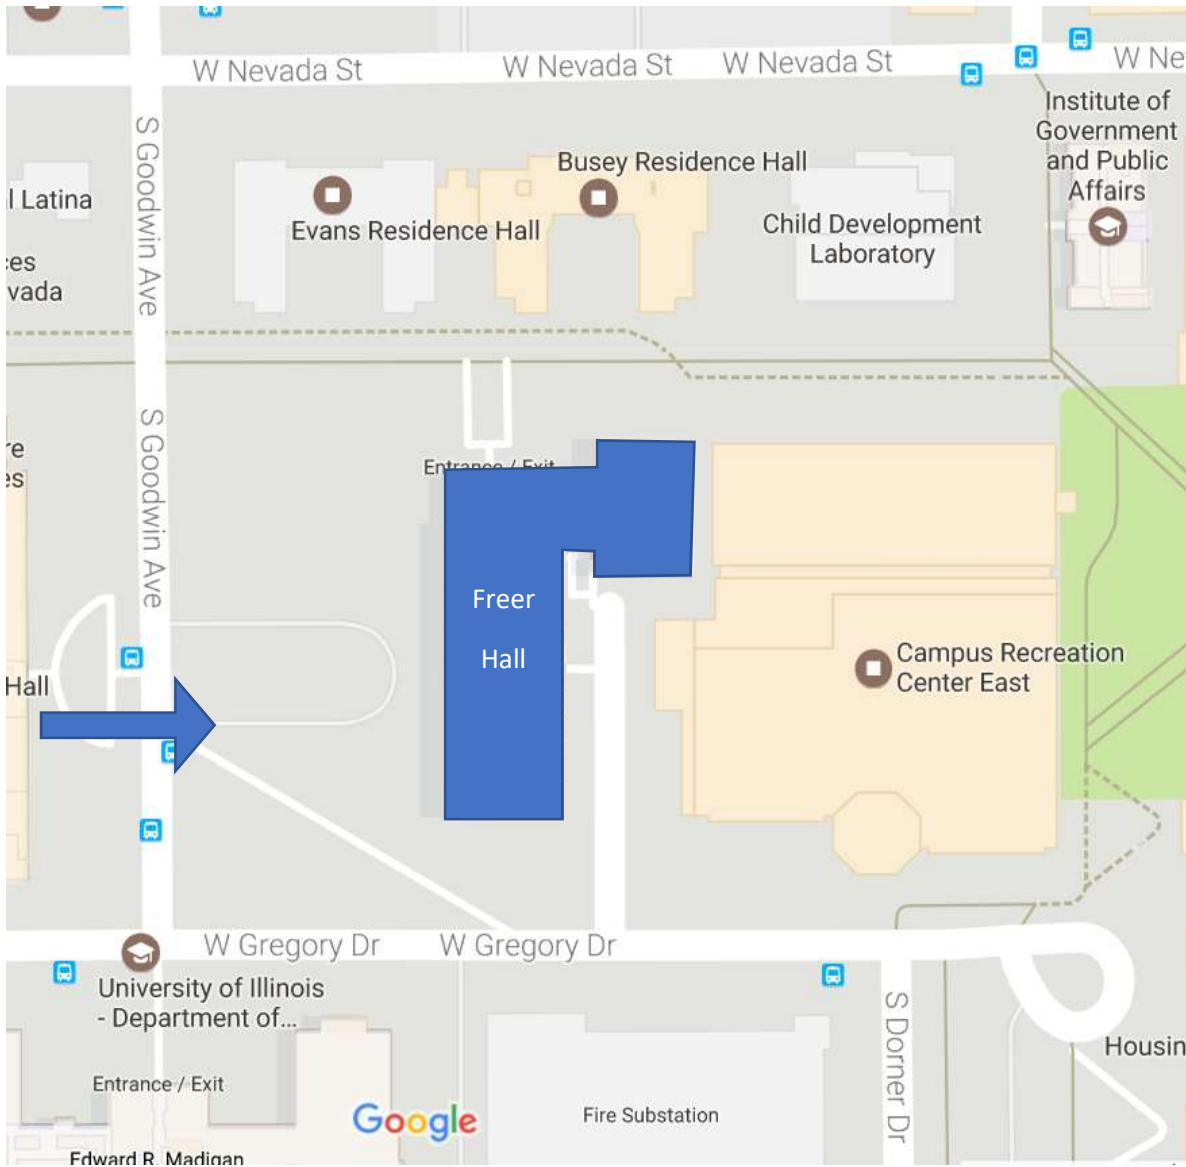

Directions

From I-74

Take exit 183 / Lincoln Ave
Head south on Lincoln (2 miles)
Turn RIGHT onto Nevada St (0.2 mile)
Turn LEFT onto Goodwin Ave (344 feet)
Freer will be on the LEFT

From I-57 South

Go south on I-57
Take I-74 E
Follow I-74 Directions

From I-57 North

Take Exit 232 / Curtis Road
Turn RIGHT onto Curtis Road (2.8 miles)
Turn LEFT onto US-45 N / N Dunlap St (1 mile)
Turn RIGHT onto Windsor Rd (1.5 miles)
Turn LEFT onto S Lincoln Ave (1.2 miles)
Turn LEFT onto W Pennsylvania Ave (0.1 mile)
Turn RIGHT onto S Dorner Dr (0.2 mile)
Turn LEFT onto W Gregory Dr (0.1 mile)
Turn RIGHT onto S Goodwin Ave (200 ft)
Freer will be on the RIGHT

From I-72

I72 will become University Ave. Continue on W
University Ave (3.3 mile)
Turn RIGHT onto N Lincoln Ave (0.7 mile)
Turn RIGHT onto W Nevada St (0.2 mile)
Turn LEFT onto Goodwin Ave (344 feet)
Freer will be on the LEFT

Enter Here off of S Goodwin Ave
Look for the metered bag that says MCRL
Someone will be waiting for you

Address: 906 S Goodwin Ave

Urbana, IL 61801