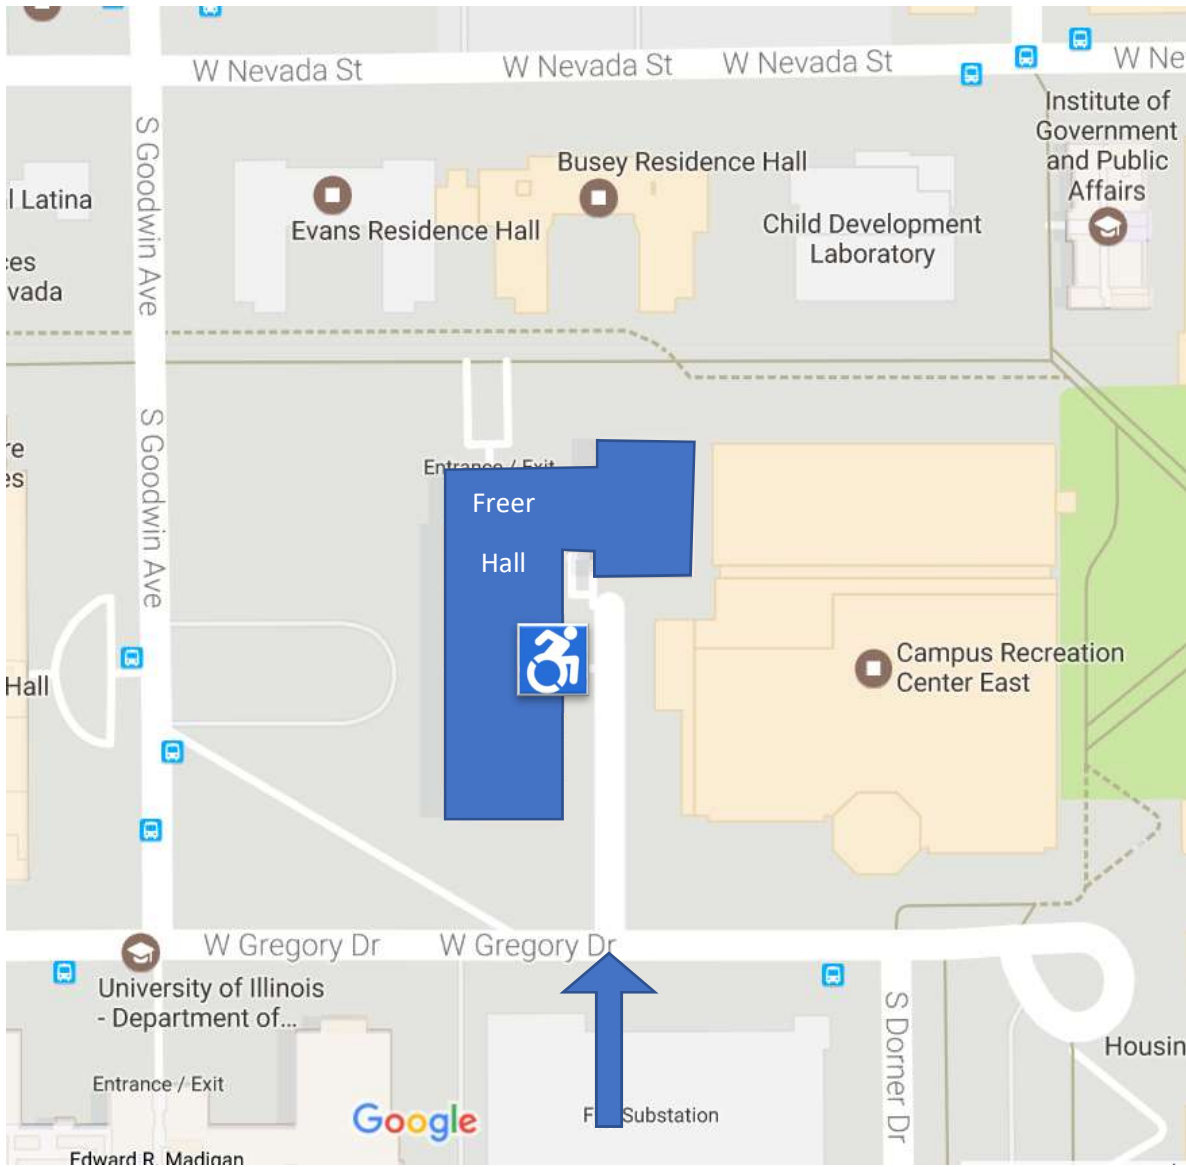

### From I-74

Take exit 183 / Lincoln Ave  
Head south on Lincoln (2 miles)  
Turn RIGHT onto Nevada St (0.2 mile)  
Turn LEFT onto Goodwin Ave (0.1 mile)  
Turn LEFT onto W Gregory Dr (335 ft)  
Freer will be on the LEFT

### From I-57 North

Take Exit 232 / Curtis Road  
Turn RIGHT onto Curtis Road (2.8 miles)  
Turn LEFT onto US-45 N / N Dunlap St (1 mile)  
Turn RIGHT onto Windsor Rd (1.5 miles)  
Turn LEFT onto S Lincoln Ave (1.2 miles)  
Turn LEFT onto W Pennsylvania Ave (0.1 mile)  
Turn RIGHT onto S Dorner Dr (0.2 mile)  
Turn LEFT onto W Gregory Dr (210 feet)  
Freer will be on the RIGHT

### From I-72

I72 will become University Ave. Continue on W  
University Ave (3.3 mile)  
Turn RIGHT onto N Lincoln Ave (0.7 mile)  
Turn RIGHT onto W Nevada St (0.2 mile)  
Turn LEFT onto Goodwin Ave (0.1 mile)  
Turn LEFT onto W Gregory Dr (335 ft)  
Freer will be on the LEFT

Enter Here off of W Gregory Dr for Handicap Parking

Someone will be waiting for you

**Address: 906 S Goodwin Ave**

**Urbana, IL 61801**