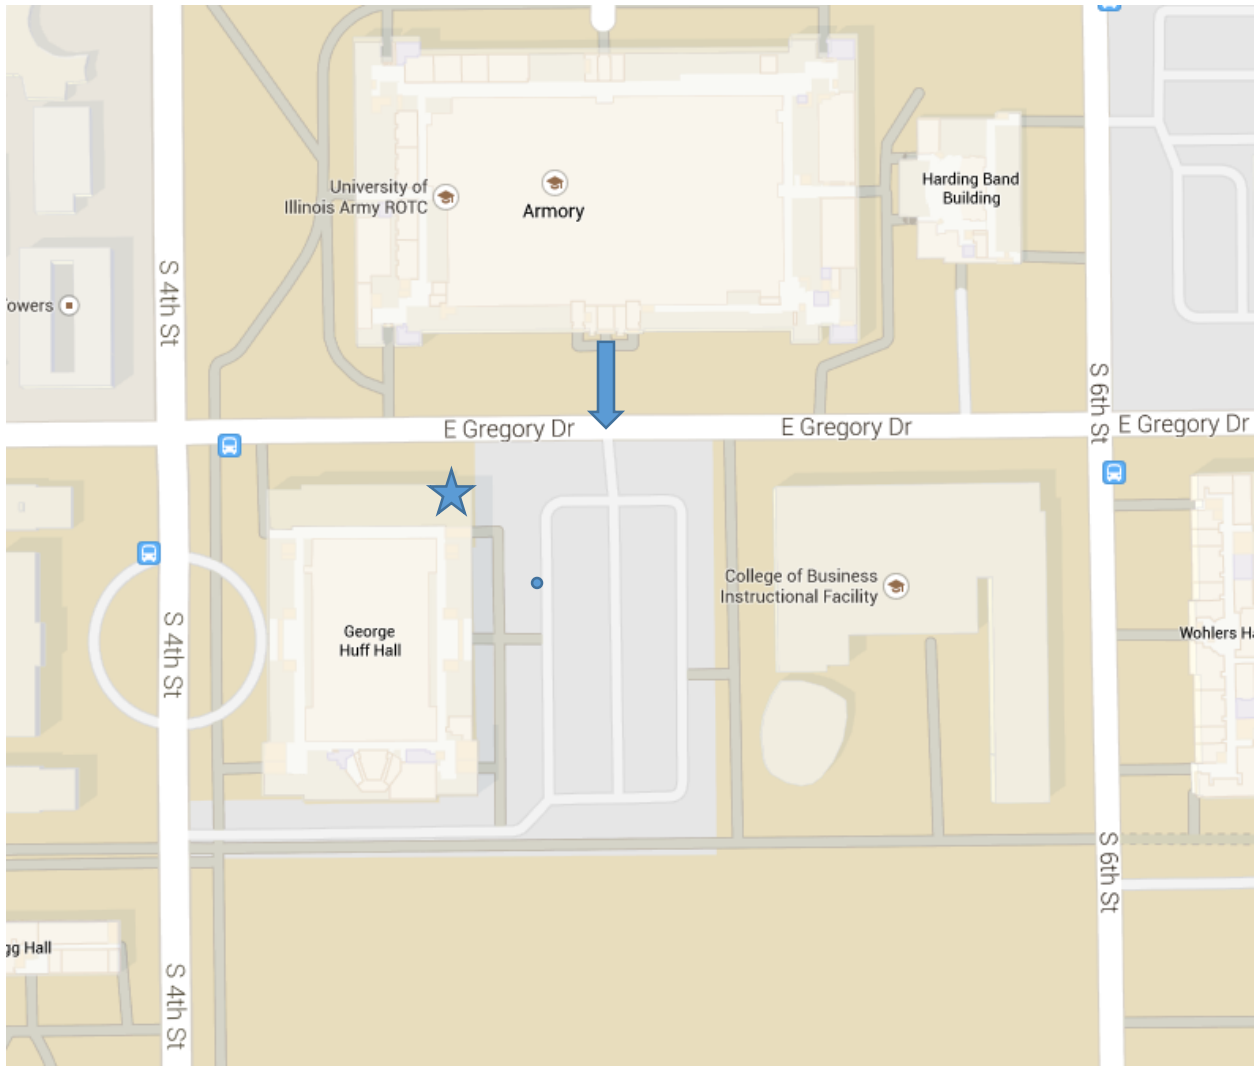

1206 S 4th St
Champaign, IL 61820

Pull into the parking lot here.

Handicap Sticker Spots are here

Enter the building here